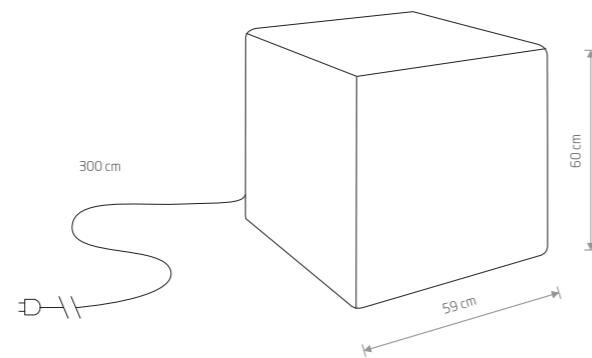

CUMULUS CUBE M

plastic PE

8966

1xE27, max 60W

IP44

STAR

plastic PE

9426

1xE27, max 40W

IP44

CUMULUS CUBE L

plastic PE

8965

1xE27, max 60W

IP44

GALAXY

plastic PE, painted steel

9246

1xE27, max 40W

IP65