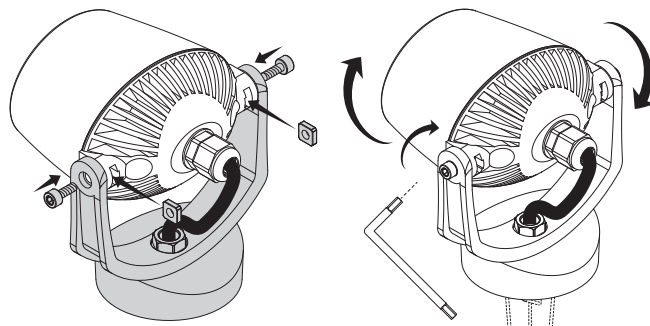

6 1L version