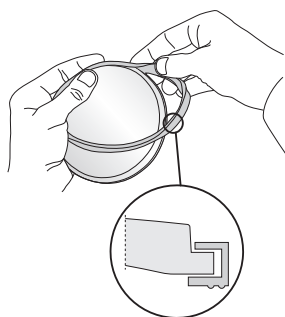

MINITOMMY

GU10 LED

MINITOMMY-EL

1

2

MAX 6 W
MAX 250 V
50/60 Hz

3

4