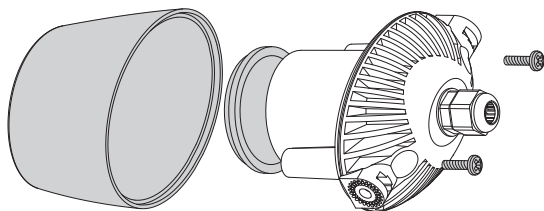

MINITOMMY

GU10 LED

MINITOMMY-EL

1

2

MAX 6 W
MAX 250 V
50/60 Hz

3

4

5

6 1L version

6 2L version

TOMMY

TOMMY-EL

TOMMY-SQ

GX53 LED

1