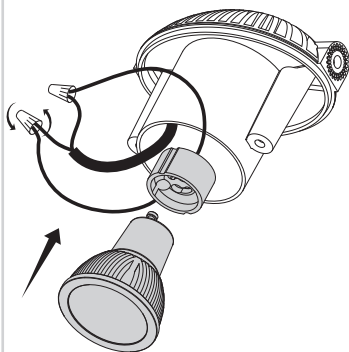

MINITOMMY

GU10 LED

MINITOMMY-EL

1

2

MAX 6 W
MAX 250 V
50/60 Hz

3

4