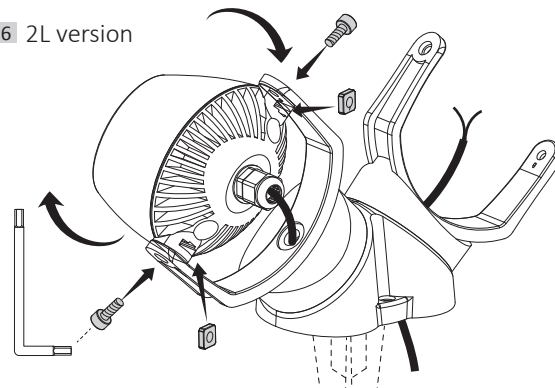

6 2L version