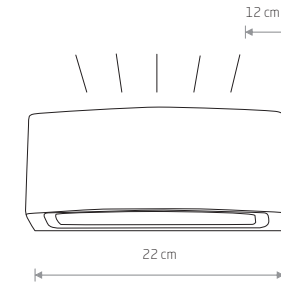

SIERRA
painted aluminum, plastic PC

■ 4421
 1xE27, max 40W
 IP54

SIERRA
painted aluminum, plastic PC

■ 4422
 2xE27, max 40W
 IP54

BRICK
painted aluminum, glass

■ 3408
 1xE27, max 60W
 IP65

ORINOKO
painted aluminum, plastic PC

■ 4387
 1xE27, max 20W
 IP44

UNIT LED
painted aluminum

■ 9122

Item No.	Power	Colour temp.	Luminous flux	Beam angle	Colour Rendering Index (CRI)	Input	Safety type	Power factor	Ingress protection	Lifetime
9122	2x5W LED	3000K	727 lm	110°	≥ 80	~220-230 V, 50/60 Hz	⊕	>0,89	IP54	20000h