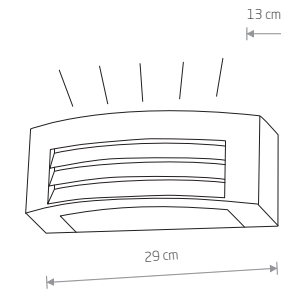

SIERRA
painted aluminum, plastic PC

■ 4421
 1xE27, max 40W
 IP54

SIERRA
painted aluminum, plastic PC

■ 4422
 2xE27, max 40W
 IP54

BRICK
painted aluminum, glass

■ 3408
 1xE27, max 60W
 IP65

ORINOKO
painted aluminum, plastic PC

■ 4387
 1xE27, max 20W
 IP44

UNIT LED
painted aluminum

■ 9122

Item No.	Power	Colour temp.	Luminous flux	Beam angle	Colour Rendering Index (CRI)	Input	Safety type	Power factor	Ingress protection	Lifetime
9122	2x5W LED	3000K	727 lm	110°	≥ 80	~220-230 V, 50/60 Hz	⊕	>0,89	IP54	20000h