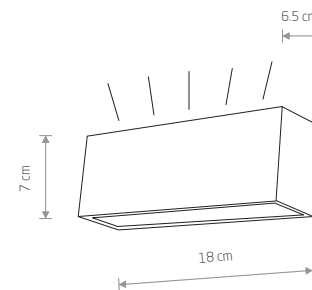

SIERRA
painted aluminum, plastic PC

■ 4421
 1xE27, max 40W
 IP54

SIERRA
painted aluminum, plastic PC

■ 4422
 2xE27, max 40W
 IP54

BRICK
painted aluminum, glass

■ 3408
 1xE27, max 60W
 IP65

ORINOKO
painted aluminum, plastic PC

■ 4387
 1xE27, max 20W
 IP44

UNIT LED
painted aluminum

■ 9122

Item No.	Power	Colour temp.	Luminous flux	Beam angle	Colour Rendering Index (CRI)	Input	Safety type	Power factor	Ingress protection	Lifetime
9122	2x5W LED	3000K	727 lm	110°	≥ 80	~220-230 V, 50/60 Hz	⊕	>0,89	IP54	20000h