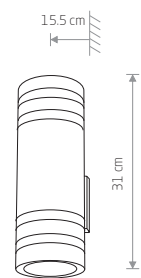

SIERRA
painted aluminum, plastic PC

■ 4421
 1xE27, max 40W
 IP54

SIERRA
painted aluminum, plastic PC

■ 4422
 2xE27, max 40W
 IP54

BRICK
painted aluminum, glass

■ 3408
 1xE27, max 60W
 IP65

ORINOKO
painted aluminum, plastic PC

■ 4387
 1xE27, max 20W
 IP44

UNIT LED
painted aluminum

■ 9122

Item No.	Power	Colour temp.	Luminous flux	Beam angle	Colour Rendering Index (CRI)	Input	Safety type	Power factor	Ingress protection	Lifetime
9122	2x5W LED	3000K	727 lm	110°	≥ 80	~220-230 V, 50/60 Hz	⊕	>0,89	IP54	20000h