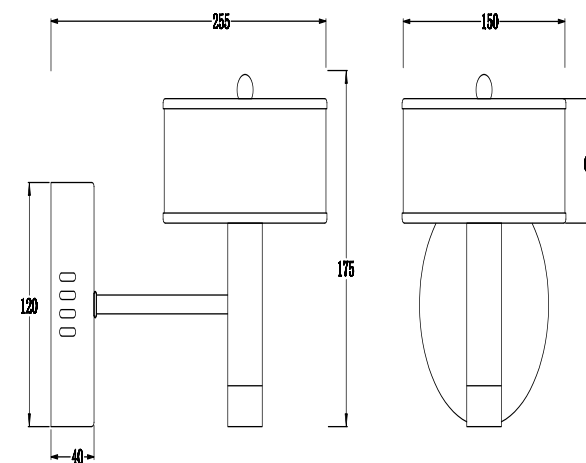

# Instruction

FR6035WL-L3W

MAX 10W  
600 Lumen

Model: FR6035WL-L3W  
Collection: LED  
Series: Andrea

Wall Lamps