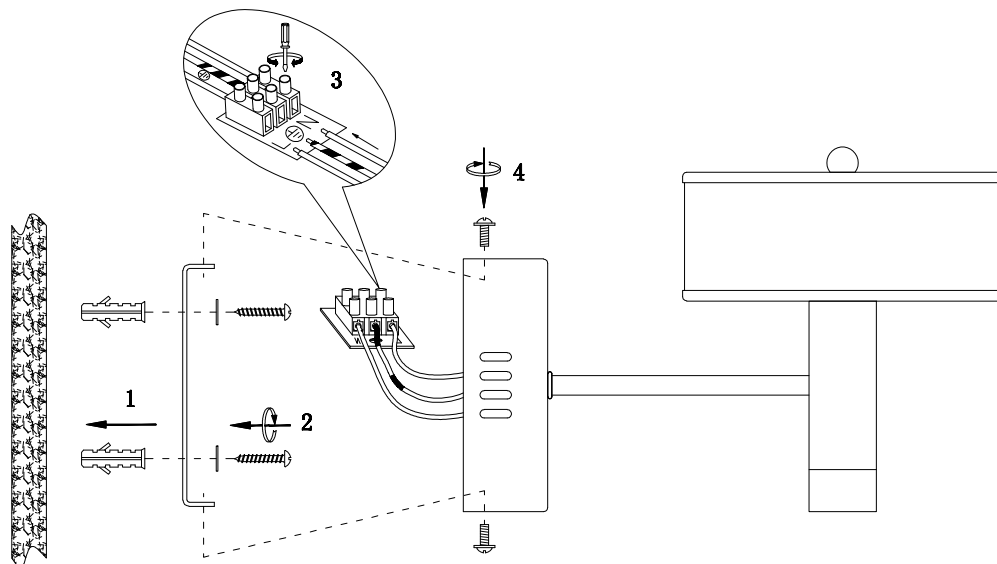

# Instruction

FR6035WL-L3W

MAX 10W  
600 Lumen

Model: FR6035WL-L3W  
Collection: LED  
Series: Andrea

Wall Lamps