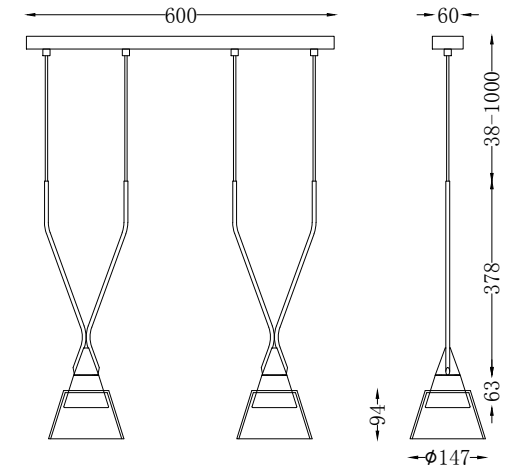

Instruction

P063PL-02B

2 x GU10 (40W)
Recommended to use with LED bulbs

Model: P063PL-02B
Collection: Pendant
Series: Hilo

Pendant Lamps