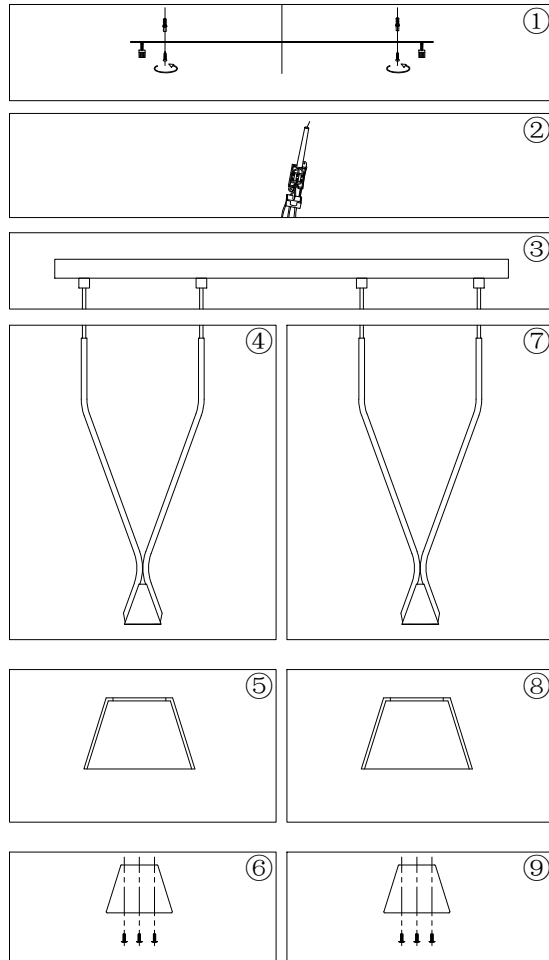

Instruction

P063PL-02B

2 x GU10 (40W)
Recommended to use with LED bulbs

Model: P063PL-02B
Collection: Pendant
Series: Hilo

Pendant Lamps