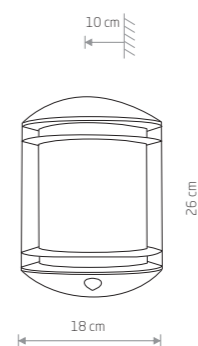

### DON

■ painted aluminum, glass

■ 4687

■ 1xE27, max 60W

IP44