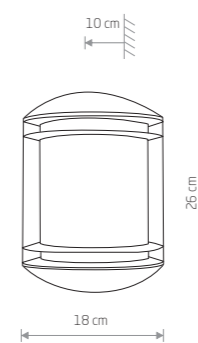

QUARTZ

■ painted aluminum, plastic PC

■ 3411

■ 1xE27, max 60W

IP21

QUARTZ SENSOR 7016