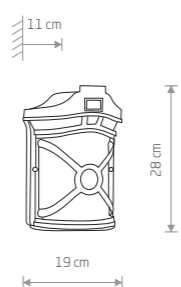

### DON

■ painted aluminum, glass

■ 4687

■ 1xE27, max 60W

IP44