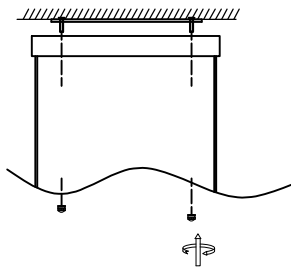

1

2

3

4

MODEL: 4402/S

 Safety precautions:

1. The power do not exceed the prescribed range (rated voltage AC220-240V 50Hz).
2. Please cut off the power supply while replacing the light source and other maintenance operation .
3. The plate fixed on the ceiling must be able to withstand the weight more than 3 times of the object.
4. After installation is complete, check the glass right or not? If it is damaged, it should be replaced immediately.