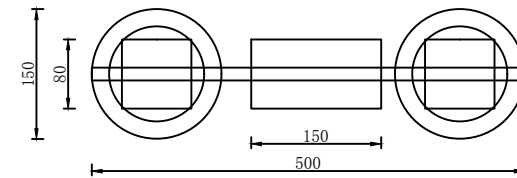

1

2

3

4

MODEL: 4402/S

 Safety precautions:

1. The power do not exceed the prescribed range (rated voltage AC220-240V 50Hz).
2. Please cut off the power supply while replacing the light source and other maintenance operation .
3. The plate fixed on the ceiling must be able to withstand the weight more than 3 times of the object.
4. After installation is complete, check the glass right or not? If it is damaged, it should be replaced immediately.