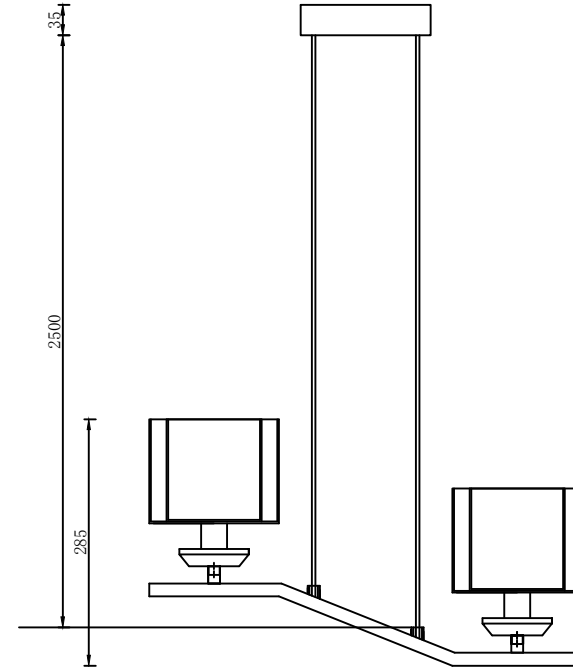

1

2

3

4

MODEL: 4402/S

 Safety precautions:

1. The power do not exceed the prescribed range (rated voltage AC220-240V 50Hz).
2. Please cut off the power supply while replacing the light source and other maintenance operation .
3. The plate fixed on the ceiling must be able to withstand the weight more than 3 times of the object.
4. After installation is complete, check the glass right or not? If it is damaged, it should be replaced immediately.