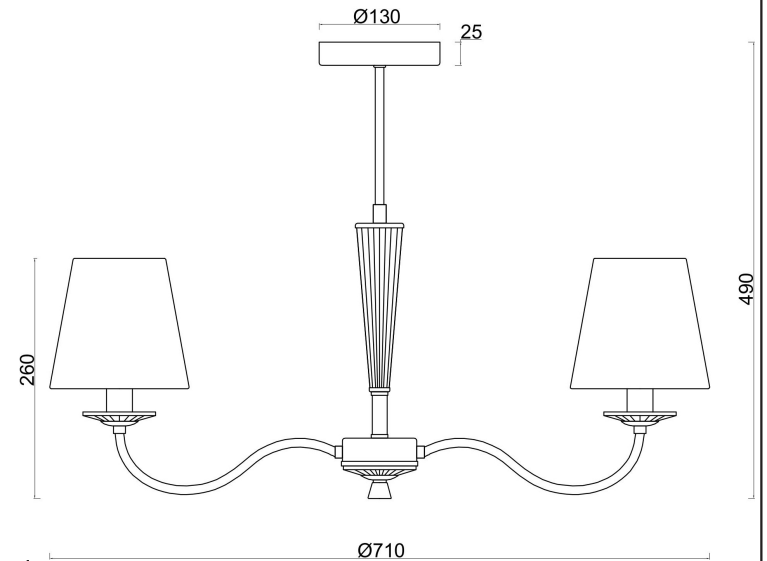

# Instruction

FR2027PL-03BS

7

5

6

12

11

2

3

4

3xE14 40W

Model: FR2027PL-03BS

Collection: Classic

Pendant Lamps